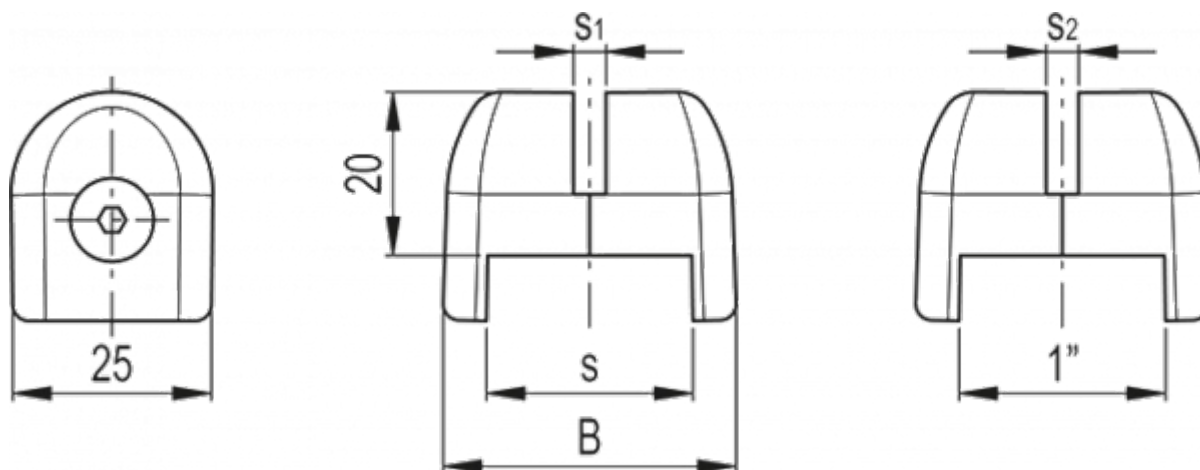

Data Sheet

Article number: 23104938533

Description: E+G Support clamp PPR.30-5-C33 - Grey

Measures

B	= 44
C#(Nm)	= 3
s	= 30
s1	= 5
Weight in (g)	= 28